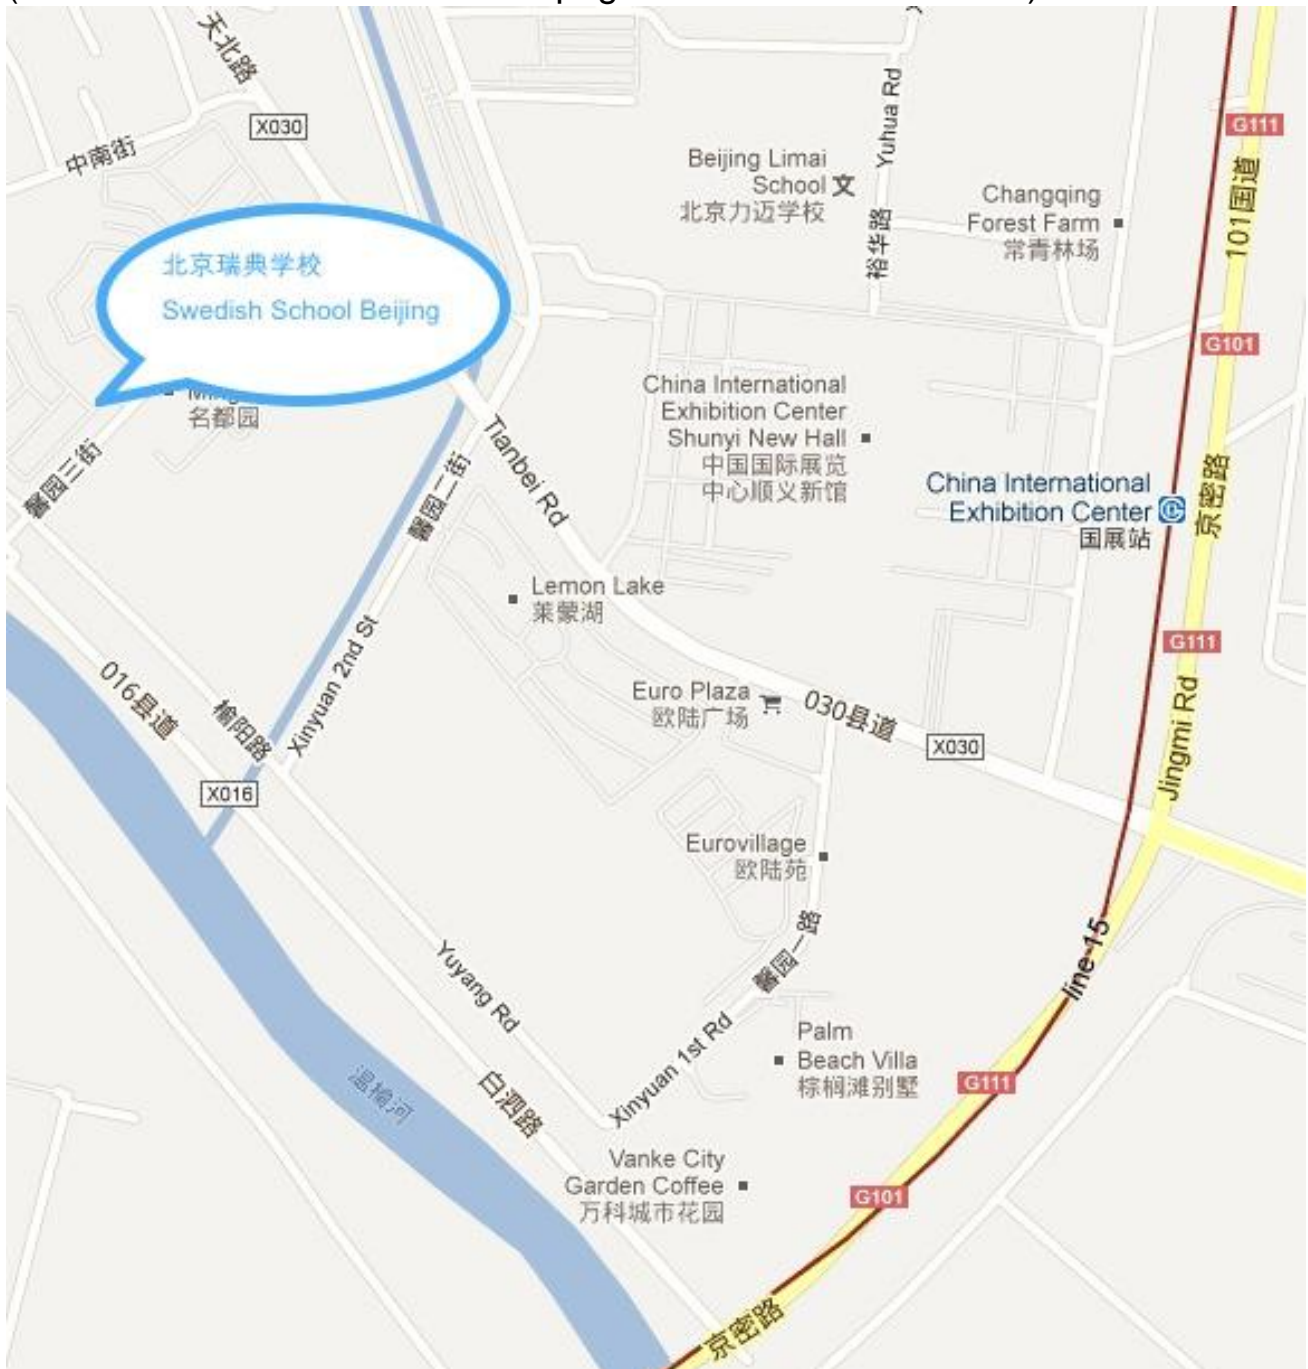

Driving Directions – From town to Swedish School Beijing

驾驶指示 — 从市区到北京瑞典学校

Route A: Airport Expressway – exit from Yang Lin and along the road – turn right at the first intersection – go straight, turn left at the end – continue past the Mc Donalds and turn right at the T-intersection – go straight and turn left into Tian Bei Road at the T-intersection, continue cross the Jing Mi Road – turn left into the Xin Yuan Third Street at the third traffic light, and the school will be in the second gate on the right

路线 A: 机场高速路 — 杨林出口直行 — 第一个十字路口右转直行 — 到头左转直行 — 经过国家会计学院, 见丁字路口右转直行 — 见丁字路口左转, 上天北路, 直行横穿京密路 — 第三个红绿灯左转, 进馨园三街, 右边第二个大门即是

Route B: Jing Cheng Expressway – exit from Huo Sha Road and turn right – go straight, turn right at the third traffic light – go straight, and turn right at the traffic light – go straight along Tian Bei Road, and turn right into Xin Yuan Third Street, the school will be in the second gate on the right

在东直门坐公交 915 或者 916, 到马连店道口站下车, 倒公交 22 路到嘉浩别墅站下车, 向前走到红绿灯处左转进入馨园三街, 右边第二个大门即是

Take subway line 13 at Dong Zhi Men, get off at Wang Jing West, then take subway line 15, get off at China International Exhibition Center, walk back along the Jing Mi Road to the traffic light, take bus 22 or 942

在东直门坐地铁 13 号线, 到望京西倒地铁 15 号线, 到国展站下车, 沿京密路步行返回到红绿灯处, 坐公交 22 路或者 942 路